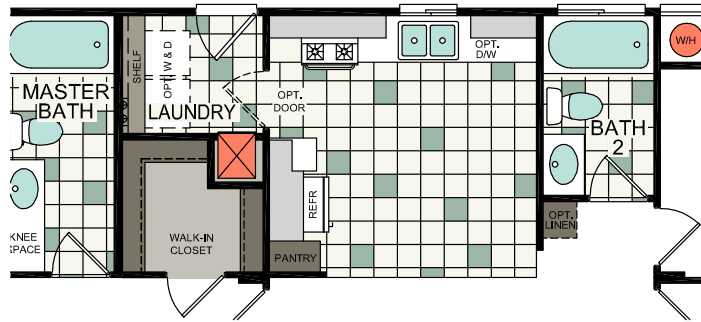

BD81

13'-4" x 36'
1 bed-1 bath
480 sq.ft.

BD83

13'-4" x 38'
2 bed-1 bath
507 sq.ft.

shown with optional exterior elevation

BD82

14'-10" x 36'
1 bed-1 bath
534 sq.ft.

DR-01 4814

BD90

23'-8" x 32'
2 bed-1 bath
757 sq.ft.

DR-20 3620

2 bed-1 bath
720 sq. ft. without porch
880 sq. ft. with porch

20
WIDE

Shown with optional exterior elevation

BD92

20'x 40'
2 bed-2 bath
800 sq.ft.

shown with optional exterior elevation

BD03

40' x 23'-8"
3 bed-2 bath
946 sq.ft.

OPTIONAL KITCHEN

OPTIONAL MASTER BATH

* Also available as 40' x 26'-8" | 1066 sq.ft.

BD05

44'/46' x 23'-8"
3 bed-2 bath
1065 sq. ft.

Shown with optional exterior elevation

* Also available as 44'/46' x 26'-8" | 1200 sq.ft.

BD21

20' x 52'
 2 bed-2 bath
 1040 sq. ft.
 1200 sq.ft. w/porch

Shown with optional exterior elevation

BD04

44' x 23'-8"
3 bed-2 bath
1041 sq. ft.