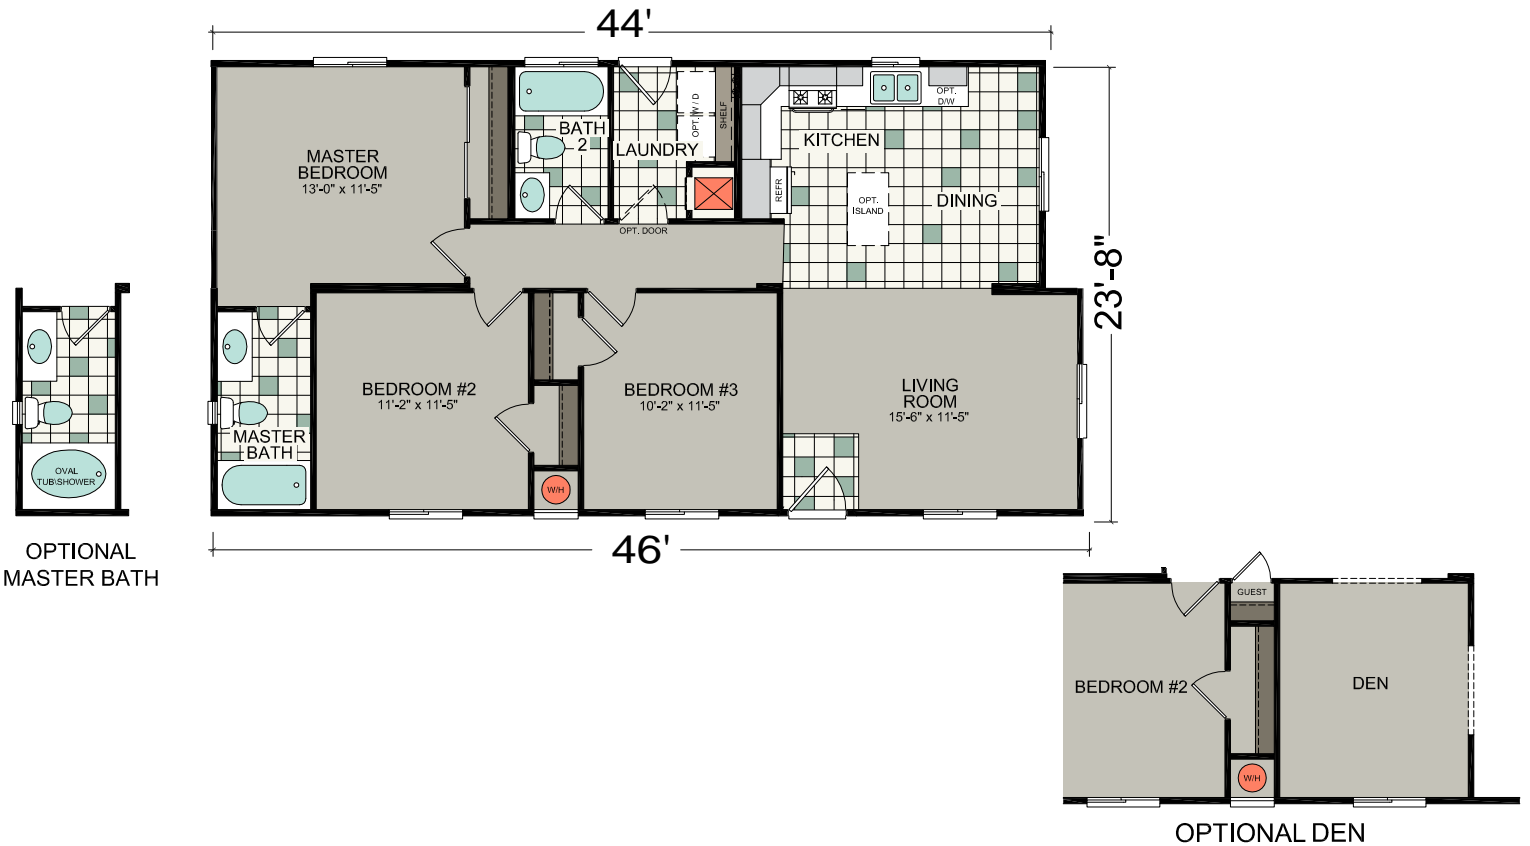

BD80

11'-10" x 36'
1 bed-1 bath
426 sq.ft.

shown with optional exterior elevation

BD81

13'-4" x 36'
1 bed-1 bath
480 sq.ft.

shown with optional exterior elevation

BD80

11'-10" x 36'
1 bed-1 bath
426 sq.ft.

shown with optional exterior elevation

BD03

40' x 23'-8"
3 bed-2 bath
946 sq.ft.

OPTIONAL KITCHEN

OPTIONAL MASTER BATH

* Also available as 40' x 26'-8" | 1066 sq.ft.

BD05

44'/46' x 23'-8"
3 bed-2 bath
1065 sq. ft.

Shown with optional exterior elevation

* Also available as 44'/46' x 26'-8" | 1200 sq.ft.

BD21

20' x 52'
 2 bed-2 bath
 1040 sq. ft.
 1200 sq.ft. w/porch

Shown with optional exterior elevation

BD04

44' x 23'-8"
3 bed-2 bath
1041 sq. ft.

* Also available as 44' x 26'-8" | 1173 sq.ft.