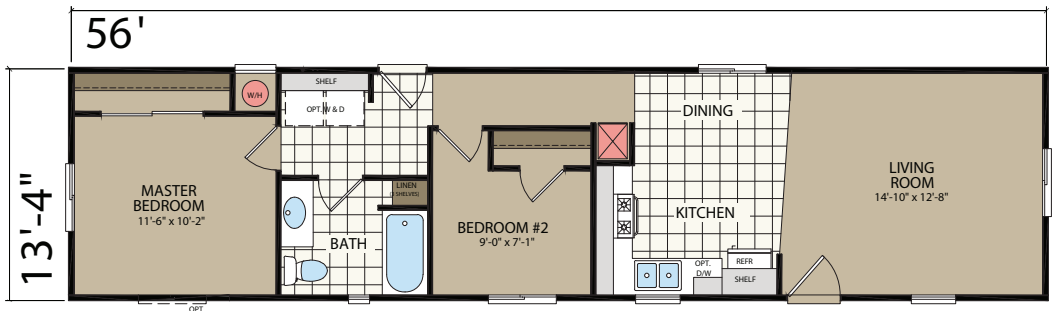

DR-01 5614

2 bed-1 bath | 746 sq. ft.