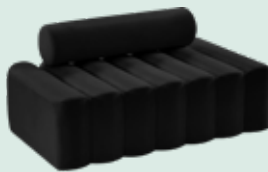

Black Velvet Webbing
Design Lounge Chair

Cream Velvet Webbing
Design Sofa

Cream Velvet Webbing
Design Loveseat

Cream Velvet Webbing
Design Lounge Chair

Sofas

Black Velvet Sofa
80" W x 36.5" D x 35" H

Black Velvet Loveseat
56" W x 36.5" D x 35" H

Black Velvet Lounge Chair
32" W x 36.5" D x 35" H

Cylinder Black Sofa
84" W x 32.5" D x 28" H

Cylinder Black Loveseat
58" W x 32.5" D x 28" H

Cylinder Black Lounge Chair
42" W x 32.5" D x 28" H

Black Boucle Sofa
86" W x 38" D x 31" H