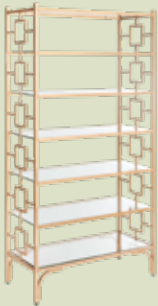

7 Tier Brooklyn Etagere
36" W x 16" D x 72" H