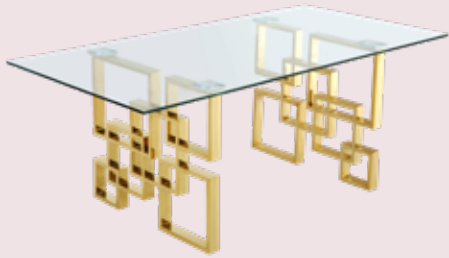

Tables

Cement Table

Black Wood Outdoor
Console Table 6x20,
Dining Table 36x36 & 5x36

White Cane Table
36" square
30" 36" 42" Height

Black Cane Console Table

Outdoor Coffee Table
47.5" W x 22" D x 16" H

Outdoor End Table
17" W x 17" D x 16" H

Garden Table

Tables

Majestic Gold Dining Table
39" W x 78" L x 30" H

Majestic Gold Console Table
14" W x 48" L x 30" H

Mercury Round Table
48" W x 48" L x 30" H

Mercury Dining Table
42" W x 84" L x 30" H

48" Gold Dome Table