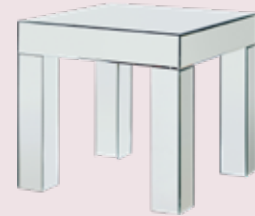

Mirror End Table
22" W x 22" D x 24" H

Majestic Gold End Table
20" W x 20" L x 22" H

Majestic Gold Coffee Table
24" W x 48" L x 16" H

Mercury Coffee Table
34" W x 34" L x 18" H

Marble Coffee Table
48" L x 24" W x 16" H