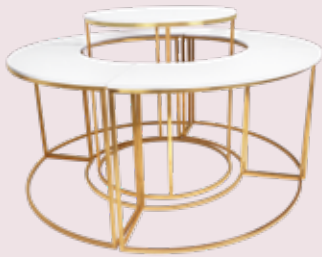

White/Acrylic Legs
48" L x 20" W x 42" H

54" Clear Lucite Round Table

42" High, 32" Round Lucite Table

Hammered Oval
7'x42"

Mirror Teardrop
84x54

54" White Glass Top Round Table

Tables

Gold Round
36" W x 36" L x 30" H

High Round Gold Cocktail
32" W x 32" L x 42" H

Mercury Bar Table
32" W x 32" L x 42" H

White Serp Cake Stand

Black Serp Cake Stand

Tables

Raindrop Table
36" x 36" H

3 Tier Cake Stand
36" x 36" H

Black/Gold Stripe Cake Stand Set