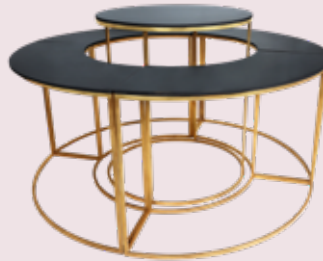

High Round Gold Cocktail
32" W x 32" L x 42" H

Mercury Bar Table
32" W x 32" L x 42" H

White Serp Cake Stand

Black Serp Cake Stand

Tables

Raindrop Table
36" x 36" H

3 Tier Cake Stand
36" x 36" H

Black/Gold Stripe Cake Stand Set

32" W x 32" D x 30" H

32" W x 32" D x 36" H

5' W x 30" D x 42" H

White/Gold Stripe Cake Stand Set

32" W x 32" D x 30" H

32" W x 32" D x 36" H

5' W x 30" D x 42" H

Tables