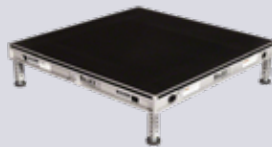

Gold Coat Rack

Ficus Trees 6x30

Trash Can

Refrigerator

Refrigerator

Miscellaneous

Stage - Various Sizes

Square Biljax - 4X4
Heights - 12' 18' 24' 30' 36'