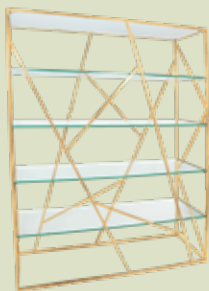

Gold Geo Bookshelf
60" W x 15" D x 72" H