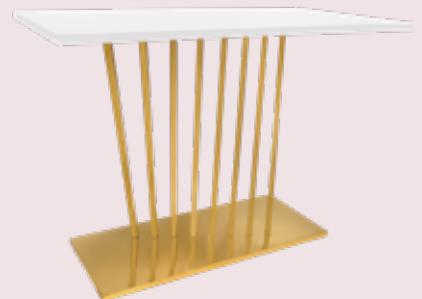

High Round Gold Cocktail
32" W x 32" L x 42" H

Mercury Bar Table
32" W x 32" L x 42" H

White Serp Cake Stand

Black Serp Cake Stand

Tables

Raindrop Table
36" x 36" H

3 Tier Cake Stand
36" x 36" H

Black/Gold Stripe Cake Stand Set

32" W x 32" D x 30" H

32" W x 32" D x 36" H

5' W x 30" D x 42" H

White/Gold Stripe Cake Stand Set

32" W x 32" D x 30" H

32" W x 32" D x 36" H

5' W x 30" D x 42" H

Tables