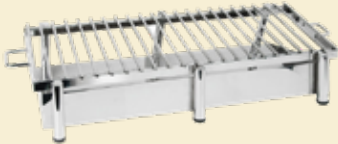

Grill Stand