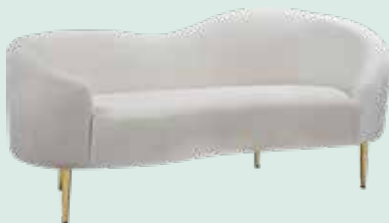

Cream Velvet Indent Sofa
67" W x 32" D x 30.5" H