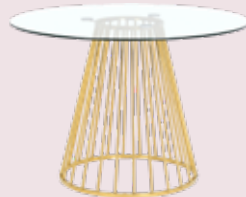

Garden Table

Tables

Majestic Gold Dining Table
39" W x 78" L x 30" H

Majestic Gold Console Table
14" W x 48" L x 30" H

Mercury Round Table
48" W x 48" L x 30" H

Mercury Dining Table
42" W x 84" L x 30" H

48" Gold Dome Table

48" Silver Dome Table

Tables

Silver Counter Height Telescope
40" W x 40" L x 36" H

Silver Dining Telescope
48" W x 48" L x 30" H

White Counter Height Telescope
40" W x 40" L x 36" H

Gold Counter Height Telescope
40" W x 40" L x 36" H

Gold Dining Telescope
48" W x 48" L x 30" H

White Dining Telescope
48" W x 48" L x 30" H

Black Counter Height Telescope
40" W x 40" L x 36" H

Black Dining Telescope
48" W x 48" L x 30" H

Tables

Glass Casper Table
48" W x 96" L x 28" H