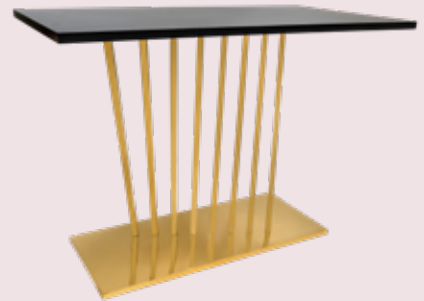

High Round Gold Cocktail
32" W x 32" L x 42" H

Mercury Bar Table
32" W x 32" L x 42" H

White Serp Cake Stand

Black Serp Cake Stand

Tables

Raindrop Table
36" x 36" H

3 Tier Cake Stand
36" x 36" H

Black/Gold Stripe Cake Stand Set

32" W x 32" D x 30" H

32" W x 32" D x 36" H

5' W x 30" D x 42" H

White/Gold Stripe Cake Stand Set

32" W x 32" D x 30" H

32" W x 32" D x 36" H

5' W x 30" D x 42" H

Tables