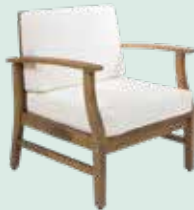

Black Boucle Loveseat
64" W x 38" D x 31" H

Black Boucle Lounge Chair
42" W x 38" D x 31" H

Sofas

Garden Bench

Garden Chair

Outdoor Sofa
62" W x 31" D x 25" H

Outdoor Chair

Cane Sofa Bench