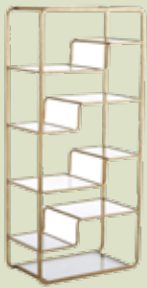

Mirror End Table
22" W x 22" D x 24" H

Majestic Gold End Table
20" W x 20" L x 22" H

Majestic Gold Coffee Table
24" W x 48" L x 16" H

Mercury Coffee Table
34" W x 34" L x 18" H

Marble Coffee Table
48" L x 24" W x 16" H

Gold/White Coffee Table
36" W x 36" D x 16.5" H

Gold/White End Table
16.5" W x 16.5" D x 20" H

Tables

Wood Coffee Table
23.5" W x 47.5" D x 15" H

Book Shelves

Enzo
25" W x 14" D x 56" H

Gold Rubix
48" W x 70" H

Gold Lechworth
40" W x 16" D x 78" H

7 Tier Brooklyn Etagere
36" W x 16" D x 72" H

Mirrored Bookcase
42" W x 16" D x 72" H

Chrome/Glass Etagere
48" W x 16" D x 72" H

Leather Bookcase
54" W x 14" D x 71" H