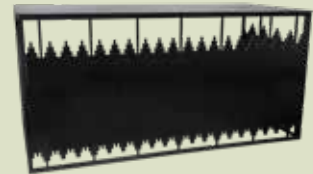

Bars

Gold/White LED Bar Station
79" W x 24" D x 44" H

Gold/Black LED Bar Station
79" W x 24" D x 44" H

Black Stripe Bar
94.5" W X 23.5" D X

Gold/White Curved Bar
Available with custom logo
96" W x 30" D

Gold/White Curved Bar with Insert
96" W x 30" D