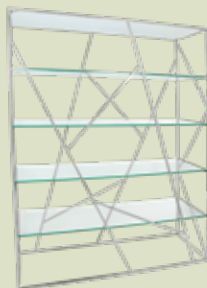

Silver Geo Bookshelf
60" W x 15" D x 72" H