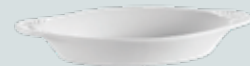

# Dishes

Oil Dish

4oz Ramekin

4oz Round Ramekin

Triangular Oval Plate  
13x6, 11x5

3 Compartment Salad  
Plate

Salad Dish

3 Section Center