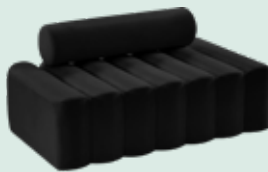

# Sofas

Black Velvet Sofa  
80" W x 36.5" D x 35" H

Black Velvet Loveseat  
56" W x 36.5" D x 35" H

Black Velvet Lounge Chair  
32" W x 36.5" D x 35" H

Cylinder Black Sofa  
84" W x 32.5" D x 28" H

Cylinder Black Loveseat  
58" W x 32.5" D x 28" H