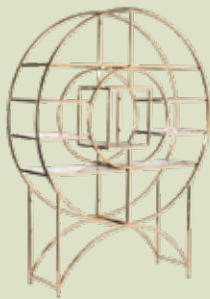

# Book Shelves

Gold Round Bookshelf  
72" W x 18" D x 84" H

White Round Bookshelf  
72" W x 18" D x 84" H

Silver Round Bookshelf  
72" W x 18" D x 84" H

Silver Octagon  
82" W x 18" D x 95" H

Large Gold Rectangle  
42" W x 18" D x 95" H