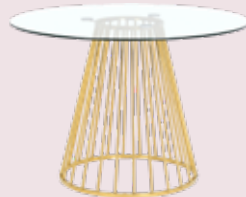

# Tables

Silver Counter Height Telescope  
40" W x 40" L x 36" H

Silver Dining Telescope  
48" W x 48" L x 30" H

White Counter Height Telescope  
40" W x 40" L x 36" H

Gold Counter Height Telescope  
40" W x 40" L x 36" H

Gold Dining Telescope  
48" W x 48" L x 30" H

White Dining Telescope  
48" W x 48" L x 30" H

Black Counter Height Telescope  
40" W x 40" L x 36" H

Black Dining Telescope  
48" W x 48" L x 30" H