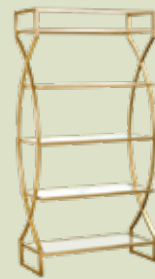

# Book Shelves

Enzo  
25" W x 14" D x 56" H

Gold Rubix  
48" W x 70" H

Gold Lechworth  
40" W x 16" D x 78" H

7 Tier Brooklyn Etagere  
36" W x 16" D x 72" H

Mirrored Bookcase  
42" W x 16" D x 72" H

Chrome/Glass Etagere  
48" W x 16" D x 72" H