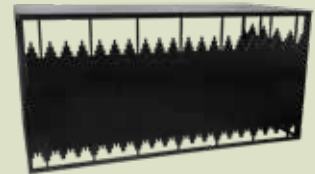

# Bars

Gold/White LED Bar Station  
79" W x 24" D x 44" H

Gold/Black LED Bar Station  
79" W x 24" D x 44" H

Black Stripe Bar  
94.5" W X 23.5" D X

Gold/White Curved Bar  
Available with custom logo  
96" W x 30" D