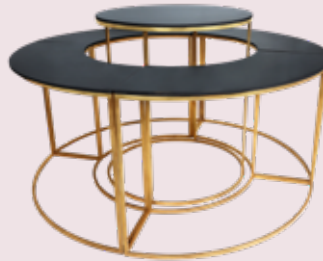

# Tables

Gold Round  
36" W x 36" L x 30" H

High Round Gold Cocktail  
32" W x 32" L x 42" H

Mercury Bar Table  
32" W x 32" L x 42" H

White Serp Cake Stand

Black Serp Cake Stand

# Tables

Raindrop Table  
36" x 36" H

3 Tier Cake Stand  
36" x 36" H

Black/Gold Stripe Cake Stand Set

32" W x 32" D x 30" H

32" W x 32" D x 36" H

5' W x 30" D x 42" H

White/Gold Stripe Cake Stand Set