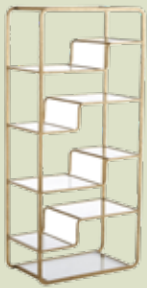

Book Shelves

Enzo
25" W x 14" D x 56" H