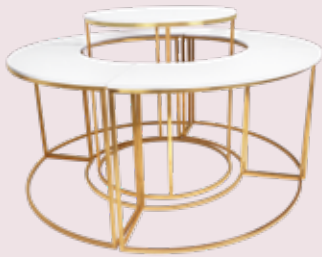

# Tables

Gold Round  
36" W x 36" L x 30" H

High Round Gold Cocktail  
32" W x 32" L x 42" H

Mercury Bar Table  
32" W x 32" L x 42" H

White Serp Cake Stand

Black Serp Cake Stand

# Tables

Raindrop Table  
36" x 36" H

3 Tier Cake Stand  
36" x 36" H

Black/Gold Stripe Cake Stand Set

32" W x 32" D x 30" H

32" W x 32" D x 36" H

5' W x 30" D x 42" H

White/Gold Stripe Cake Stand Set