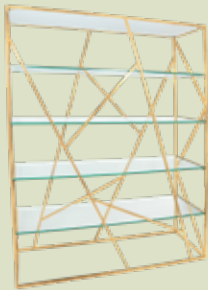

# Book Shelves

Rustic Rattan  
32"W x 12"D x 70"H

White Rattan  
32"W x 12"D x 70"H

Black Steel/Wood  
48" W x 15" D x 72" H

Gold Geo Bookshelf  
60" W x 15" D x 72" H

Silver Geo Bookshelf  
60" W x 15" D x 72" H