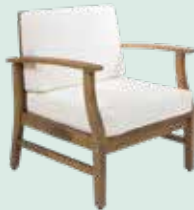

# Sofas

Garden Bench

Garden Chair

Outdoor Sofa  
62" W x 31" D x 25" H

Outdoor Chair

Cane Sofa Bench

Cane Lounge Chair