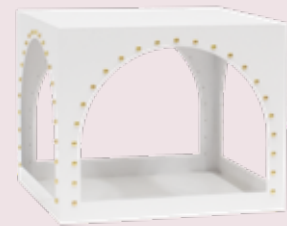

White Nailhead Arch
36" W x 36" D x 30" H