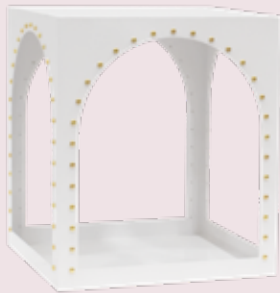

# Tables

Raindrop Table  
36" x 36" H

3 Tier Cake Stand  
36" x 36" H

Black/Gold Stripe Cake Stand Set

32" W x 32" D x 30" H

32" W x 32" D x 36" H

5' W x 30" D x 42" H

White/Gold Stripe Cake Stand Set

32" W x 32" D x 30" H

32" W x 32" D x 36" H

5' W x 30" D x 42" H

# Tables

Black Nailhead Arch  
36" W x 36" D x 42" H

Black Nailhead Arch  
36" W x 36" D x 36" H

Black Nailhead Arch  
36" W x 36" D x 30" H

White Nailhead Arch  
36" W x 36" D x 42" H

White Nailhead Arch  
36" W x 36" D x 36" H