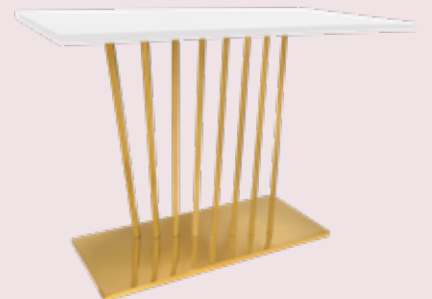

# Tables

Gold Round  
36" W x 36" L x 30" H

High Round Gold Cocktail  
32" W x 32" L x 42" H

Mercury Bar Table  
32" W x 32" L x 42" H

White Serp Cake Stand

Black Serp Cake Stand

# Tables

Raindrop Table  
36" x 36" H

3 Tier Cake Stand  
36" x 36" H

Black/Gold Stripe Cake Stand Set

32" W x 32" D x 30" H

32" W x 32" D x 36" H

5' W x 30" D x 42" H

White/Gold Stripe Cake Stand Set

32" W x 32" D x 30" H

32" W x 32" D x 36" H

5' W x 30" D x 42" H