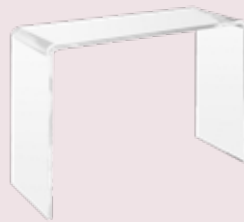

# Tables

Cloud Table  
54x30

Chrome/Walnut Console Table  
48" W x 24" D x 30" H

Glass Console Table  
44" W x 14" D x 30" H

Mirror/Silver High Top Console Table  
16" W x 48" L x 42" H

Gold Console Table  
40" W x 16" D x 30" H