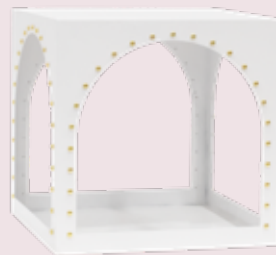

# Tables

Raindrop Table  
36" x 36" H

3 Tier Cake Stand  
36" x 36" H

Black/Gold Stripe Cake Stand Set

32" W x 32" D x 30" H

32" W x 32" D x 36" H

5' W x 30" D x 42" H

White/Gold Stripe Cake Stand Set

32" W x 32" D x 30" H

32" W x 32" D x 36" H

5' W x 30" D x 42" H

# Tables

Black Nailhead Arch  
36" W x 36" D x 42" H

Black Nailhead Arch  
36" W x 36" D x 36" H

Black Nailhead Arch  
36" W x 36" D x 30" H

White Nailhead Arch  
36" W x 36" D x 42" H

White Nailhead Arch  
36" W x 36" D x 36" H