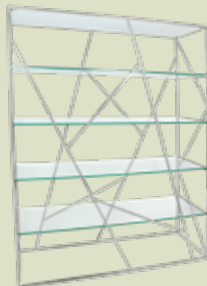

# Book Shelves

Rustic Rattan  
32"W x 12"D x 70"H

White Rattan  
32"W x 12"D x 70"H

Black Steel/Wood  
48" W x 15" D x 72" H

Gold Geo Bookshelf  
60" W x 15" D x 72" H

Silver Geo Bookshelf  
60" W x 15" D x 72" H