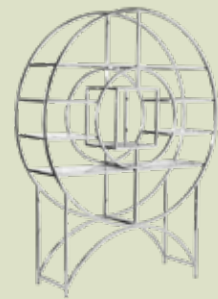

# Book Shelves

Gold Round Bookshelf  
72" W x 18" D x 84" H

White Round Bookshelf  
72" W x 18" D x 84" H

Silver Round Bookshelf  
72" W x 18" D x 84" H

Silver Octagon  
82" W x 18" D x 95" H

Large Gold Rectangle  
42" W x 18" D x 95" H