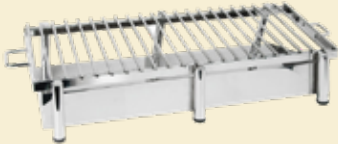

# Grills & Warmers

Gas Grill

6 ft. Gas Grill

Grill Stand

Nut Warmer

Griddle Top

Cutting Board  
24" x 16"

Half Size Heated Holding Cabinet