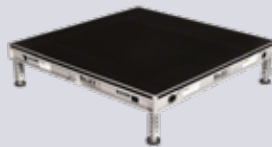

# Miscellaneous

Stage - Various Sizes

Square Biljax - 4X4  
Heights - 12' 18' 24' 30' 36'

Round Biljax - 8X8  
Heights - 12' 18' 24' 30' 36'

Tent - Various Sizes

Tent Fan

Evaporator Cooler

Tent Heater