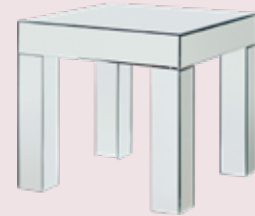

# Tables

Black/Gold End Table  
43" W x 30.5" D x 16.5" H

Wood/Clear End Table  
20" W x 22" D x 22" H

Mirror End Table  
22" W x 22" D x 24" H

Majestic Gold End Table  
20" W x 20" L x 22" H

Majestic Gold Coffee Table  
24" W x 48" L x 16" H