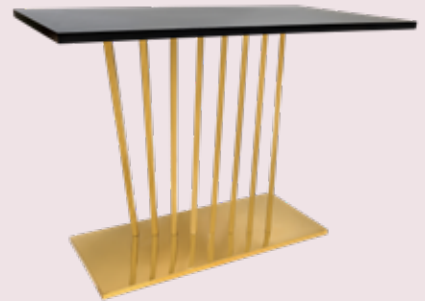

# Tables

Gold Round  
36" W x 36" L x 30" H

High Round Gold Cocktail  
32" W x 32" L x 42" H

Mercury Bar Table  
32" W x 32" L x 42" H

White Serp Cake Stand

Black Serp Cake Stand

# Tables

Raindrop Table  
36" x 36" H

3 Tier Cake Stand  
36" x 36" H

Black/Gold Stripe Cake Stand Set

32" W x 32" D x 30" H

32" W x 32" D x 36" H

5' W x 30" D x 42" H

White/Gold Stripe Cake Stand Set