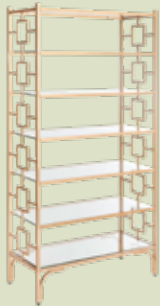

# Book Shelves

Enzo  
25" W x 14" D x 56" H

Gold Rubix  
48" W x 70" H

Gold Lechworth  
40" W x 16" D x 78" H

7 Tier Brooklyn Etagere  
36" W x 16" D x 72" H

Mirrored Bookcase  
42" W x 16" D x 72" H

Chrome/Glass Etagere  
48" W x 16" D x 72" H