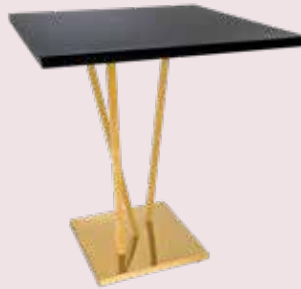

# Tables

Raindrop Table  
36" x 36" H

3 Tier Cake Stand  
36" x 36" H

Black/Gold Stripe Cake Stand Set

32" W x 32" D x 30" H

32" W x 32" D x 36" H

5' W x 30" D x 42" H

White/Gold Stripe Cake Stand Set