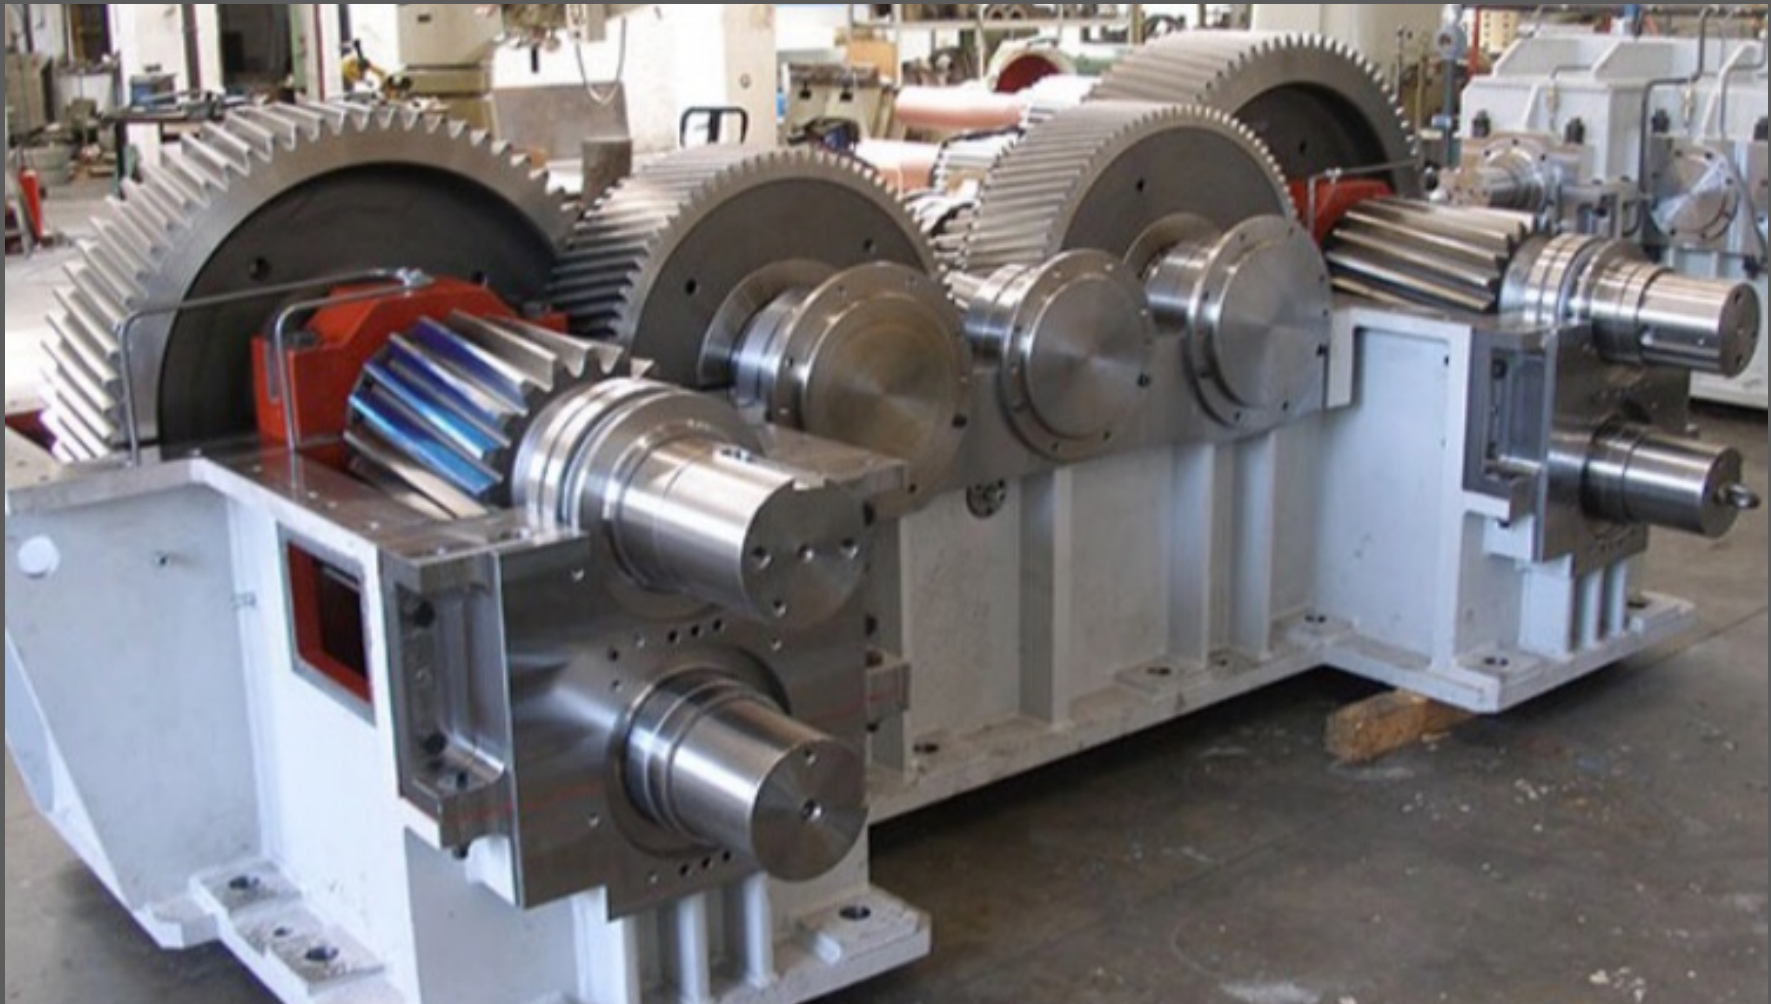

INDUSTRIAL EQUIPMENT

€ S E R V I C E