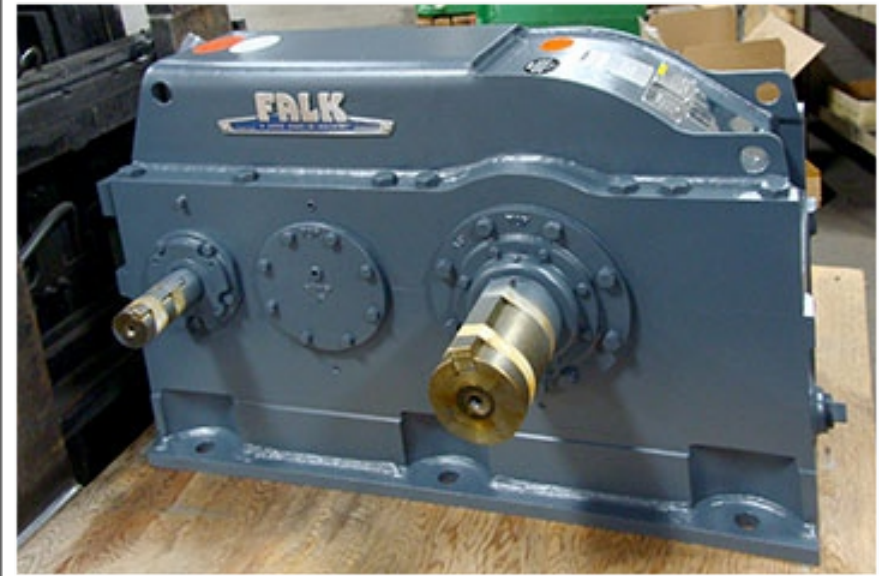

BRANDS WE SERVICE, BUT ARE NOT LIMITED TO.

- Marley.
- Amarillo.
- Camco/Ferguson.
- Mitsubishi.
- Flender.
- Lufkin.
- SEW Eurodrive.
- Philadelphia.
- Foote Jones.
- And Many More.